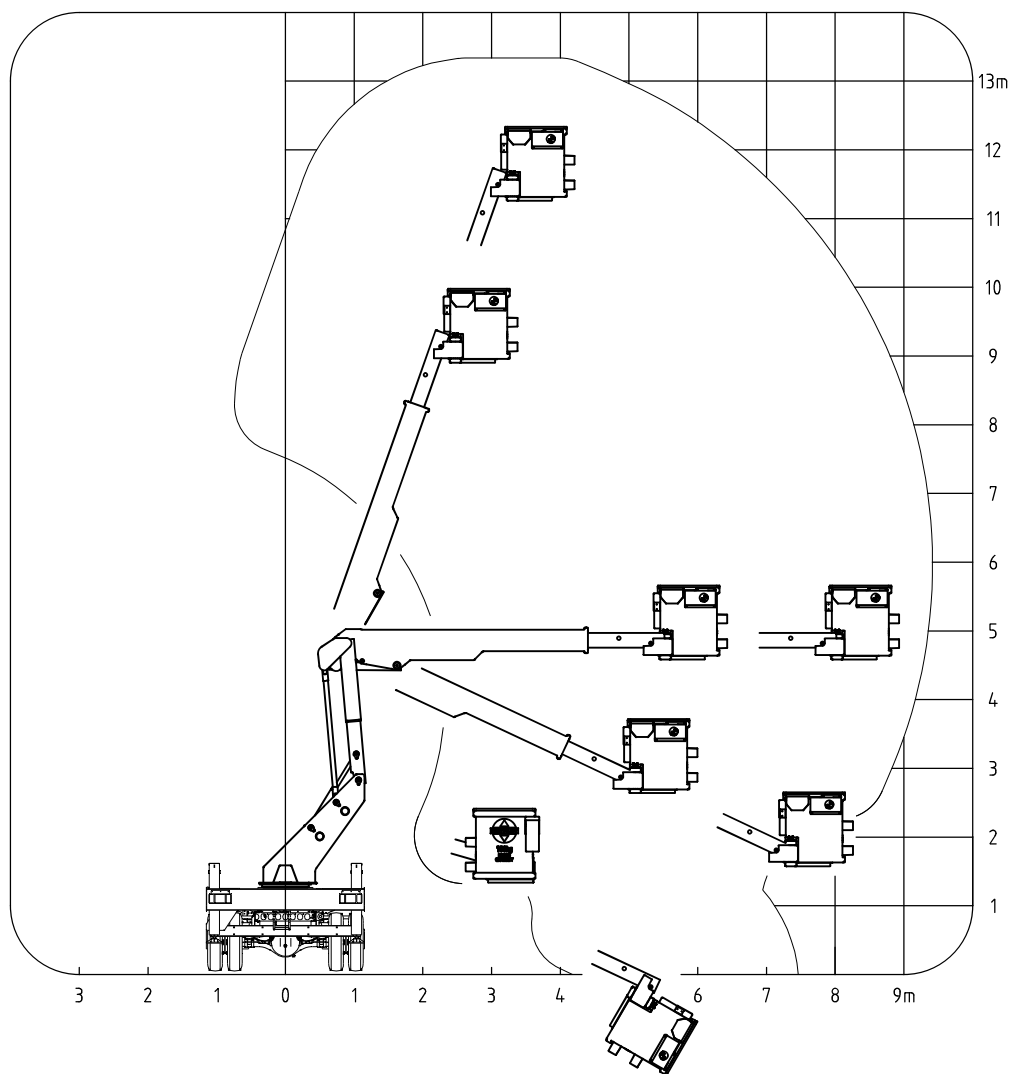

PRELIMINARY ONLY

13m TREE TRIMMING

ELEVATING
WORK PLATFORMS

NATIONAL HEAD OFFICE
42B Orchard St, Kilsyth, Vic. 3137
Tel: +61 3 9725 0077 Fax: +61 3 9725 0044
e-mail: sales@nifty-lift.com.au
web site: www.nifty-lift.com.au