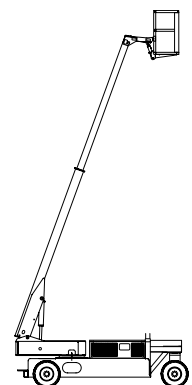

**ELEVATING
WORK PLATFORMS**

SPL60RN

SPL60RN

Working Height	6.2m
Rated Capacity	150kg
Travelling Height	1.5m
Travelling Length	4.8m
Maximum Width	1.9m
Mass (approx.)	1.2t

t + 61 3 9725 0077
f + 61 3 9725 0044
sales@nifty-lift.com.au

www.nifty-lift.com.au

SPL60RN

This is a self propelled 3 wheel, all wheel drive highly maneuverable elevating work platform with power steering.

SPL60RN

SPO73SN

SPO84ST

SP100ST

**ELEVATING
WORK PLATFORMS**