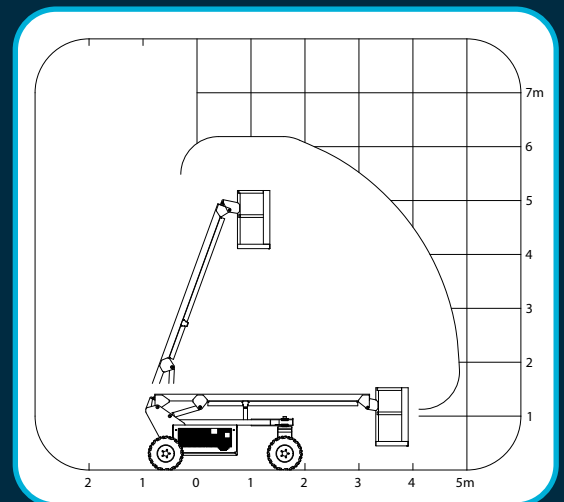

**ELEVATING
WORK PLATFORMS**

SPL60RN

SPL60RN

Working Height	6.2m
Rated Capacity	150kg
Travelling Height	1.5m
Travelling Length	4.8m
Maximum Width	1.9m
Mass (approx.)	1.2t

t + 61 3 9725 0077
f + 61 3 9725 0044
sales@nifty-lift.com.au