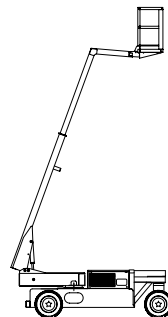

SP084ST

This is a self propelled 3 or 4 wheel, all wheel drive highly maneuverable elevating work platform with power steering. It has a telescoping boom which is capable of 90° slew in either direction.