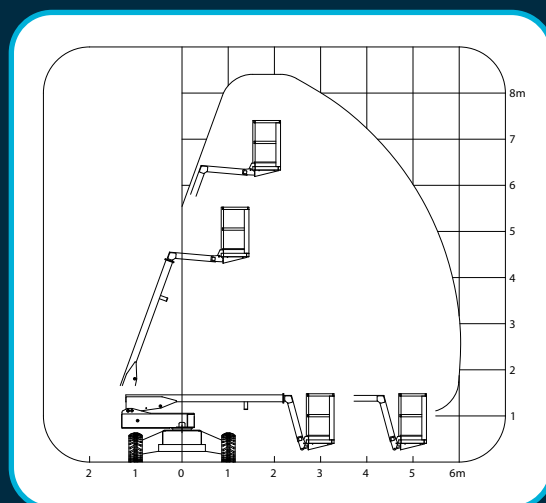

**ELEVATING
WORK PLATFORMS**

SP084ST

SP084ST

Working Height	8.4m
Rated Capacity	150kg
Maximum Reach	6.0m
Slew	$\pm 90^\circ$
Travelling Height	1.4m
Travelling Length	4.6m
Maximum Width	2.3m
Mass (approx.)	2.4t