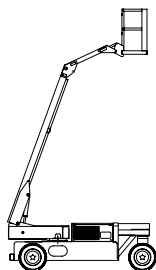

SP084ST

This is a self propelled 3 or 4 wheel, all wheel drive highly maneuverable elevating work platform with power steering. It has a telescoping boom which is capable of 90° slew in either direction.