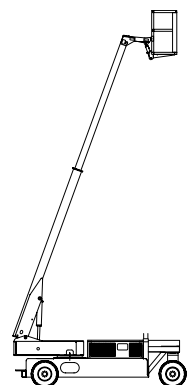

SP084ST

This is a self propelled 3 or 4 wheel, all wheel drive highly maneuverable elevating work platform with power steering. It has a telescoping boom which is capable of 90° slew in either direction.